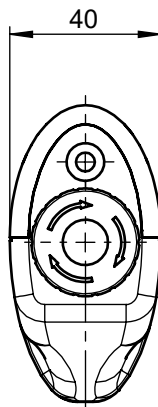

12-pol. Steckverbinder Serie CA
 (Fa. Phoenix Contact)
 12-pin plug connector series CA
 (Type Phoenix Contact)

Polbild / Mating face
 Ansicht Steckseite / View of connection side
 1:1